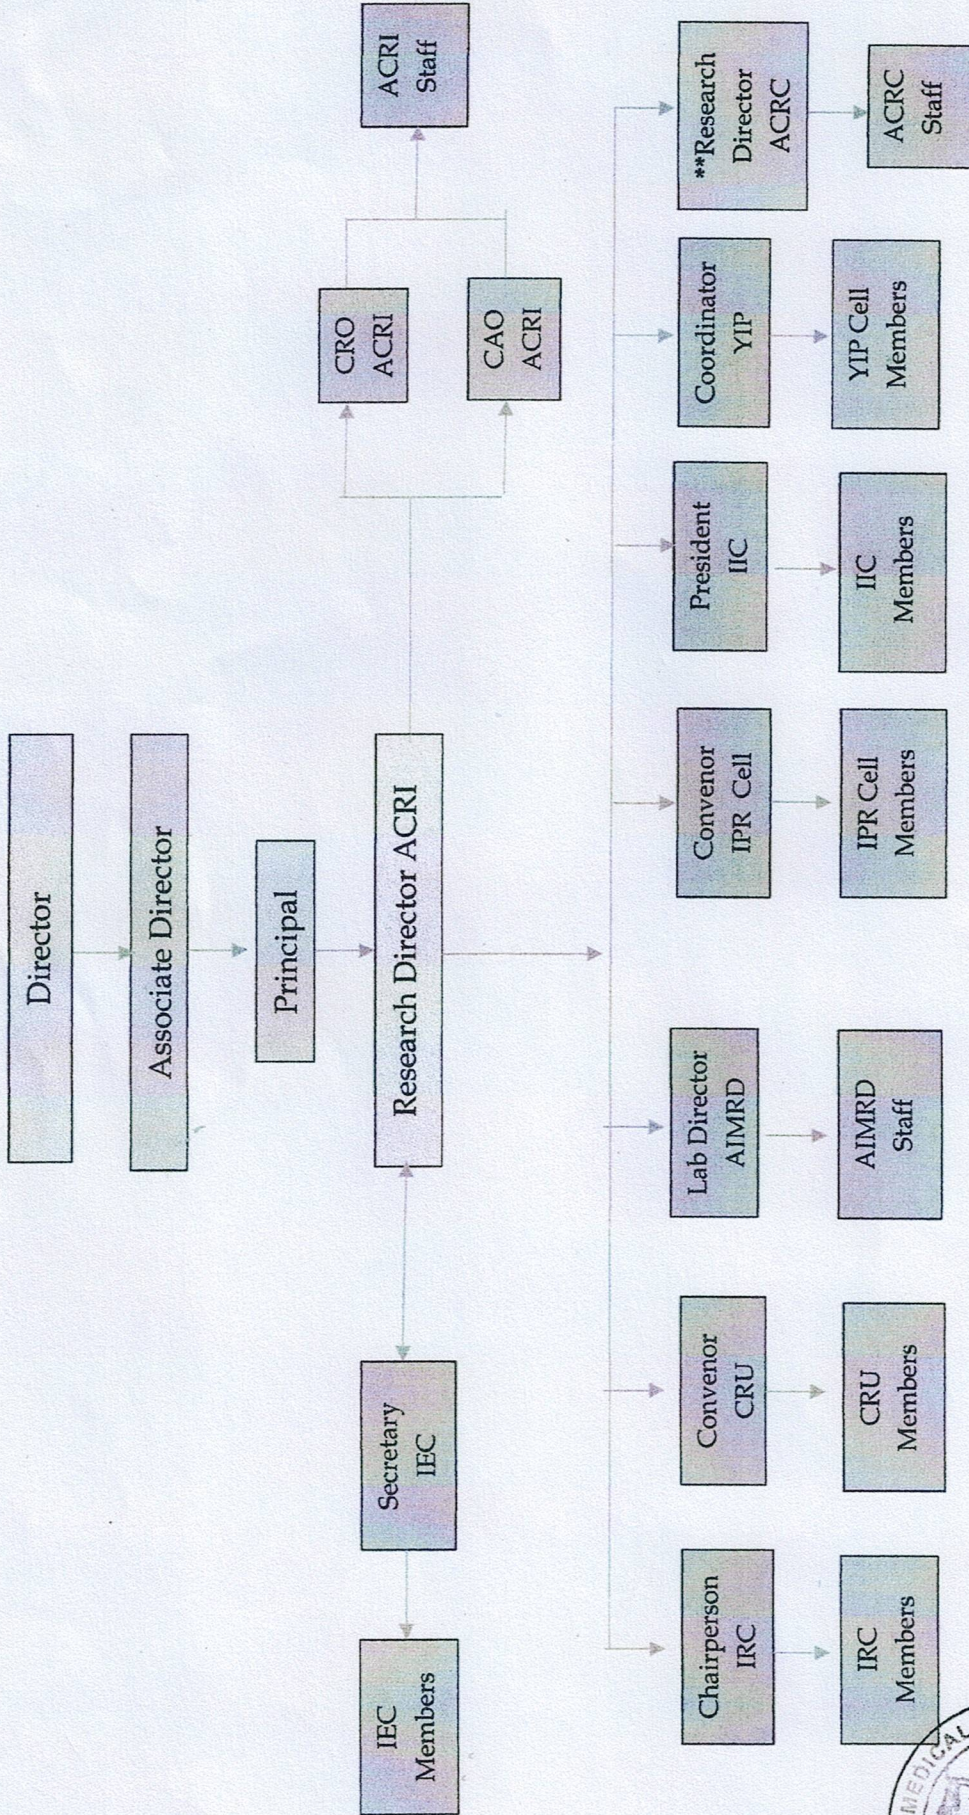

# RESEARCH AND INNOVATION ORGANOGRAM

*[Handwritten signature]*

Standalone external research centre ( An undertaking of Amala Cancer Research Centre Society)